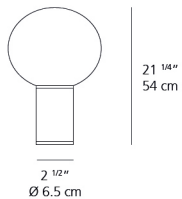

Packaging

2 Boxes

1 x 15" x 7-3/16" x 7-3/16" / 6.32 lbs - 38 cm x 18 cm x 18 cm / 2.865 kg

1 x 17" x 17" x 19-13/16" / 8.61 lbs - 43 cm x 43 cm x 50 cm / 3.905 kg

Light distribution

Diffused

Luminaire weight