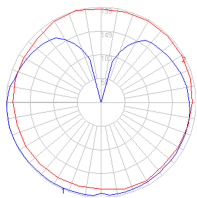

Features & Accessories

Dimensions

Packaging

1 Box

1 x 21-3/8" x 21-3/8" x 21-3/4" / 12.57 lbs - 54 cm x 54 cm x 55 cm / 5.7 kg

Light distribution

Diffused

Luminaire weight

9.04 lbs / 4.1 kg

Warranty

Red = Max Cd. Through Vertical plane

Blue = Max Cd. Through Horizontal plane