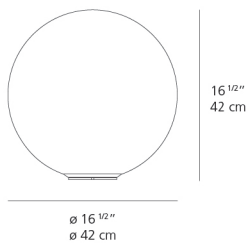

Lamp type	LED-T
Lamp	max 100W E26/A19
Lamp Included	No
Control type	DIMMABLE (On Cord)
Input Voltage	120V
Power consumption	N/A
Ballast	N/A

Colors & Finishes

White

Materials

- Base in thermoplastic resin
- Acid-etched diffuser made out of handblown glass

Features & Accessories

Dimensions

Packaging

1 Box

1 x 21-3/8" x 21-3/8" x 21-3/4" / 12.57 lbs - 54 cm x 54 cm x 55 cm / 5.7 kg

Light distribution

Diffused

Luminaire weight

9.04 lbs / 4.1 kg

Warranty

Red = Max Cd. Through Vertical plane

Blue = Max Cd. Through Horizontal plane