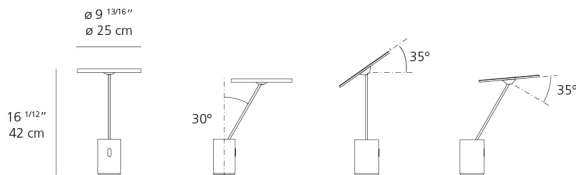

Colors & Finishes

- Clear (Diffuser)
- Aluminum (Stem)
- White (Base)

Materials

- Base and structure in aluminum
- Diffuser in methacrylate

Features & Accessories

- Arm rotates over 360 degrees on vertical axis
- Adjustable diffuser
- Diffuser can be inclined in all directions through spherical central articulation
- Interchangeable plug options accommodate most countries electrical outlets

Dimensions

Packaging

1 Box

1 x 13-5/16" x 13-5/16" x 20-3/16" / 13.01 lbs - 33.6 cm x 33.6 cm x 51 cm / 5.9 kg

Light distribution

Direct

Red = Max Cd. Through Vertical plane

Blue = Max Cd. Through Horizontal plane