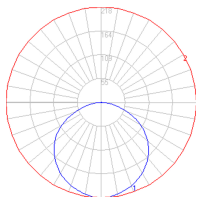

Dimensions

Packaging

1 Box

1 x 13-5/16" x 13-5/16" x 20-3/16" / 13.01 lbs - 33.6 cm x 33.6 cm x 51 cm / 5.9 kg

Light distribution

Direct

Red = Max Cd. Through Vertical plane

Blue = Max Cd. Through Horizontal plane