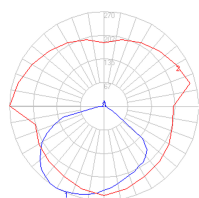

Dimensions

Emballage

2 Boîtes

1 x 9-3/4" x 6-13/16" x 40" / 4.41 lbs - 24.5 cm x 17 cm x 101.5 cm / 2 kg

1 x 5-3/16" x 4-13/16" x 3-5/8" / .44 lbs - 13 cm x 12 cm x 9 cm / .2 kg

Distribution de la lumière

Rouge = Max Cd. plan vertical
Bleu = Mac Cd. plan horizontal