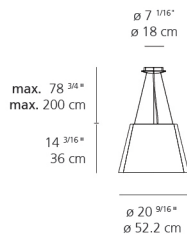

Dimensions

Packaging

2 Boxes

1 x 9-9/16" x 14-11/16" x 20-15/16" / 5.51 lbs - 24 cm x 37 cm x 53 cm / 2.5 kg

1 x 21-3/4" x 21-3/4" x 15-13/16" / 5.29 lbs - 55 cm x 55 cm x 40 cm / 2.4 kg

Light distribution

Diffused

Red = Max Cd. Through Vertical plane
Blue = Max Cd. Through Horizontal plane

Luminaire weight

9.04 lbs / 4.1 kg

Warranty

5 year limited warranty