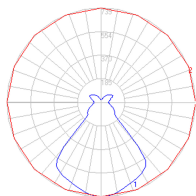

Dimensions

Packaging

2 Boxes

1 x 9-9/16" x 14-11/16" x 20-15/16" / 5.51 lbs - 24 cm x 37 cm x 53 cm / 2.5 kg

1 x 21-3/4" x 21-3/4" x 15-13/16" / 5.29 lbs - 55 cm x 55 cm x 40 cm / 2.4 kg

Light distribution

Diffused

Red = Max Cd. Through Vertical plane
Blue = Max Cd. Through Horizontal plane

Luminaire weight

9.04 lbs / 4.1 kg

Warranty

5 year limited warranty