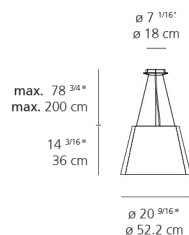

Dimensions

Packaging

2 Boxes

1 x 9-9/16" x 14-11/16" x 20-15/16" / 5.51 lbs - 24 cm x 37 cm x 53 cm / 2.5 kg

1 x 21-3/4" x 21-3/4" x 15-13/16" / 5.29 lbs - 55 cm x 55 cm x 40 cm / 2.4 kg

Light distribution

Diffused

Red = Max Cd. Through Vertical plane

Blue = Max Cd. Through Horizontal plane

Luminaire weight

9.04 lbs / 4.1 kg

Warranty

5 year limited warranty