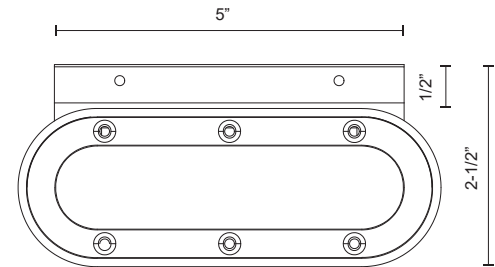

CARMEL EW9106

WALL

PROJECT

EW9106-BK
Black

EW9106-BN
Brushed Nickel

SPECIFICATION DETAILS

* For custom options, consult factory for details.

Fixture Dimensions	W6" x H5-1/2" x E2-1/2"
Light Source	LED
Wattage	19W
Total Lumens	1600lm
Delivered Lumens	BK-274lm
Voltage	120V
Color Temperature	3000K
CRI (Ra)	>90
Optional Color Temps	2700K - 5000K Available, Minimum Order Quantities Apply
LED Rated Life	50,000 hours
Dimming	100% - 10%, ELV Dimmer (Not Included)
Diffuser Details	Clear Glass
Location	Wet
Warranty	5 Years
ADA Compliant	Yes
Canopy Dimensions	L5" x W5" x E1/2"

DESCRIPTION

A contemporary classic, the Carmel collection is defined by the extended oblong shape emitting substantial light in both directions. Intended for outdoor use, the precise fundamental form augments the existing architecture while showcasing the quality surface treatment of the fixture. Available in two widths and three finishes, the collection is adaptive for various applications.