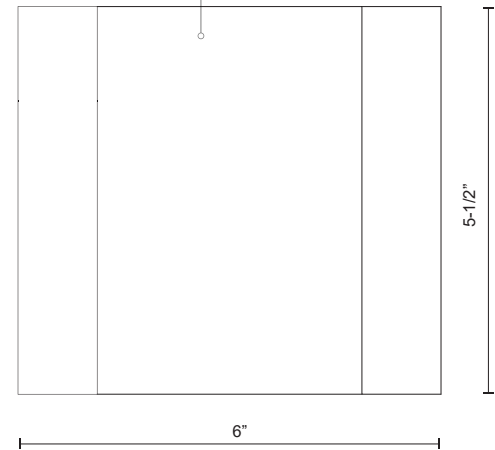

KUZCO

19054 28TH AVENUE
SURREY - BC V3Z 6M3
CANADA

WWW.KUZCOLIGHTING.COM

COMMENT