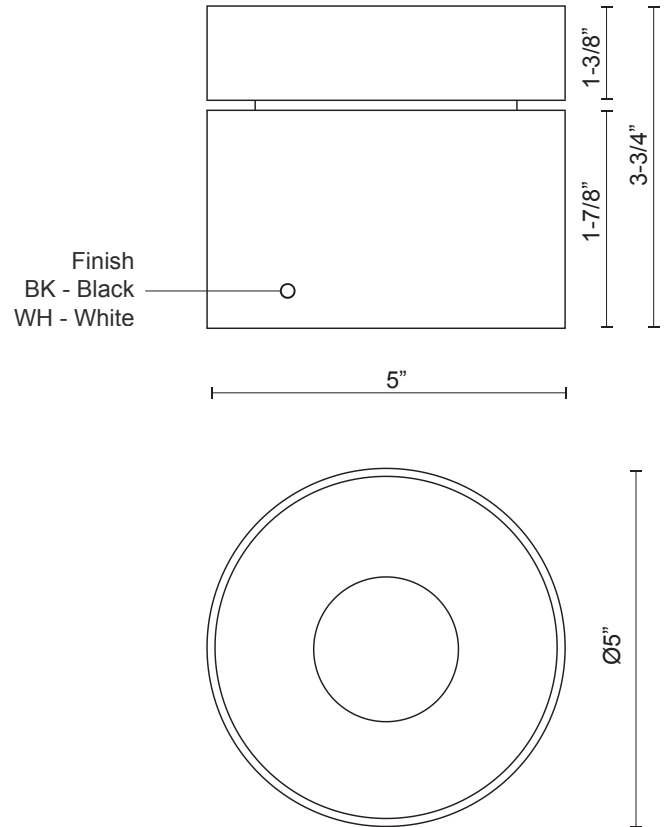

**SOLO
FM9405
FLUSH MOUNT**

PROJECT

FM9405-WH
White

FM9405-BK
Black

SPECIFICATION DETAILS

* For custom options, consult factory for details.

Fixture Dimensions	D5" x H3-3/4"
Light Source	LED
Wattage	19W
Total Lumens	1500lm
Delivered Lumens	1355lm
Voltage	120V
Color Temperature	3000K
CRI (Ra)	>90
Optional Color Temps	2700K - 5000K Available, Minimum Order Quantities Apply
LED Rated Life	50,000 hours
Dimming	100% - 10%, ELV Dimmer (Not Included)
Diffuser Details	Softening Acrylic Diffuser
Location	Dry
Warranty	5 Years
Canopy Dimensions	D5" x H1-3/8"

DESCRIPTION

LED flush mount made from heavy gauge cast aluminum painted white, round cylinder shaped. Adjustable from mounting position 90 degrees with a 360 degrees radius. Perfect for commercial use to control the exact point to direct the light to weather it's against a wall, product display or many other applications. Equipped with our powerful 120V AC LED technology. May be wall or ceiling mounted.