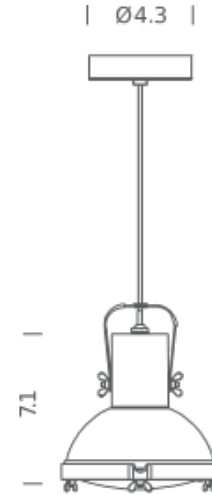

## **PROJECTEUR 165 PENDANT**

Le Corbusier

Mini adjustable version of the Projecteur 365. Available in the pincer clip, wall/ceiling and pendant versions. Aluminum body painted in night blue, white sand or moka. Diffuser glass curved and sandblasted in the inner part. Clamp and canopies painted in matt black, screws and small metal parts in black chrome. Diffused and adjustable light output. E26 socket allows the use of fluorescent and LED sources.

#### Lamping

Source	E26 BULB
Total power	23W
Emission	DIRECT, SPOT
Switching	dimmable, according to bulb
Tension	120V
Ip class	20
Dimensions	Ø 8.7 X 7.1 H
Materials	aluminum + GLASS
Notes	orientable, cable length 6.9' , max bulb H 4.3"