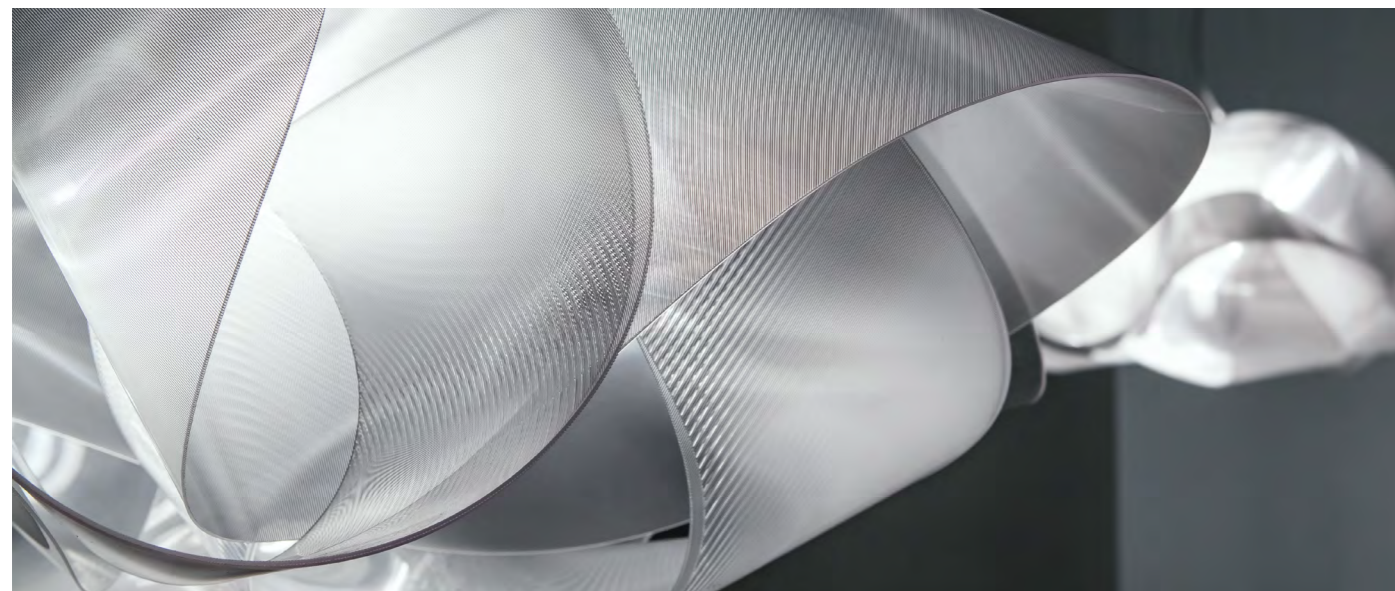

FABULA SUSPENSION

design by Costantino Morosin

Compendium page 214

PRODOTTI	MISURE	COLORI	CODICE
<p>SUSPENSION LARGE</p> <p>Bulbs E27:</p> <p>5 X 12W LED Filament</p> <p>Made of: Lentiflex®</p> <p>With: MagneticSystem®</p> <p>Push-Pull System</p> <p>Weight: net Kg 2,20 - gross Kg 5,8</p> <p>Package: 62 x 64 x h 34</p> <p>CE IP 20</p>	 <p>h1: maximum cable length</p> <p>BULBS DISPOSITION</p>  <p>PERSPECTIVE VIEW BOTTOM VIEW</p>	<p>PRISMA</p>	<p>FAB90SOS0003LE000</p>
<p>SUSPENSION</p> <p>Bulbs E27:</p> <p>3 X 12W LED Filament</p> <p>Made of: Lentiflex®</p> <p>With: MagneticSystem®</p> <p>Push-Pull System</p> <p>Weight: net Kg 1,10 - gross Kg 3,20</p> <p>Package: 57 x 57 x h.29 cm</p> <p>CE IP 20</p>	 <p>h1: maximum cable length</p> <p>BULBS DISPOSITION</p>  <p>PERSPECTIVE VIEW BOTTOM VIEW</p>	<p>PRISMA</p>	<p>FAB90SOS0000LE000</p>

FABULA CEILING/WALL

design by Costantino Morosin

Compendium page 214

PRODOTTI	MISURE	COLORI	CODICE
<p>CEILING/ WALL LARGE</p> <p>Bulbs E27:</p> <p>5 X 12W LED Filament</p> <p>Made of: Lentiflex®</p> <p>With: MagneticSystem®</p> <p>Weight: net Kg 2,20 - gross Kg 5,8</p> <p>Package: 62 x 64 x h 34</p> <p>CE IP 20</p>	 <p>BULBS DISPOSITION</p> 	<p>PRISMA</p>	<p>FAB90PLF0003LE000</p>
<p>CEILING / WALL</p> <p>Bulbs E27:</p> <p>3 X 12W LED Filament</p> <p>Made of: Lentiflex®</p> <p>With: MagneticSystem®</p> <p>Weight: net Kg 1,10 - gross Kg 3,20</p> <p>Package: 57 x 57 x h.29 cm</p> <p>CE IP 20</p>	 <p>BULBS DISPOSITION</p> 	<p>PRISMA</p>	<p>FAB90PLF0000LE000</p>

FABULA ENTIRE COLLECTION

ENERGY CLASS

This luminaire is compatible with bulbs of the energy classes:

LED

SLAMP: FABULA SUSPENSION 874/2012

This luminaire is compatible with bulbs of the energy classes:

LED

SLAMP: FABULA CEILING 874/2012