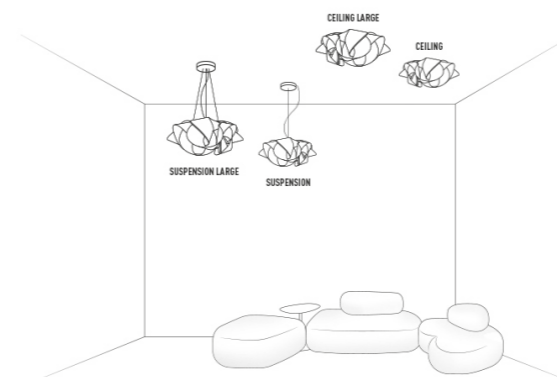

FABULA SUSPENSION

design by Costantino Morosin

Compendium page 214

PRODOTTI	MISURE	COLORI	CODICE
<p>SUSPENSION LARGE</p> <p>Bulbs E27:</p> <p>5 X 12W LED Filament</p> <p>Made of: Lentiflex®</p> <p>With: MagneticSystem®</p> <p>Push-Pull System</p> <p>Weight: net Kg 2,20 - gross Kg 5,8</p> <p>Package: 62 x 64 x h 34</p> <p>CE IP 20</p>	 <p>h1: maximum cable length</p> <p>BULBS DISPOSITION</p>  <p>PERSPECTIVE VIEW BOTTOM VIEW</p>	<p>PRISMA</p>	<p>FAB90SOS0003LE000</p>
<p>SUSPENSION</p> <p>Bulbs E27:</p> <p>3 X 12W LED Filament</p> <p>Made of: Lentiflex®</p> <p>With: MagneticSystem®</p> <p>Push-Pull System</p> <p>Weight: net Kg 1,10 - gross Kg 3,20</p> <p>Package: 57 x 57 x h.29 cm</p> <p>CE IP 20</p>	 <p>h1: maximum cable length</p> <p>BULBS DISPOSITION</p>  <p>PERSPECTIVE VIEW BOTTOM VIEW</p>	<p>PRISMA</p>	<p>FAB90SOS0000LE000</p>

FABULA CEILING/WALL

design by Costantino Morosin

Compendium page 214

PRODOTTI	MISURE	COLORI	CODICE
<p>CEILING/ WALL LARGE</p> <p>Bulbs E27:</p> <p>5 X 12W LED Filament</p> <p>Made of: Lentiflex®</p> <p>With: MagneticSystem®</p> <p>Weight: net Kg 2,20 - gross Kg 5,8</p> <p>Package: 62 x 64 x h 34</p> <p>CE IP 20</p>	 <p>BULBS DISPOSITION</p> 	<p>PRISMA</p>	<p>FAB90PLF0003LE000</p>
<p>CEILING / WALL</p> <p>Bulbs E27:</p> <p>3 X 12W LED Filament</p> <p>Made of: Lentiflex®</p> <p>With: MagneticSystem®</p> <p>Weight: net Kg 1,10 - gross Kg 3,20</p> <p>Package: 57 x 57 x h.29 cm</p> <p>CE IP 20</p>	 <p>BULBS DISPOSITION</p> 	<p>PRISMA</p>	<p>FAB90PLF0000LE000</p>

FABULA ENTIRE COLLECTION

ENERGY CLASS

This luminaire is compatible with bulbs of the energy classes:

LED

SLAMP: FABULA SUSPENSION 874/2012

This luminaire is compatible with bulbs of the energy classes:

LED

SLAMP: FABULA CEILING 874/2012