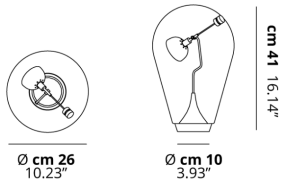

BLOW

Led

FEATURES

- Frame:** Metal
- Diffusor:** Blown Glass
- Dimmable:** No
- Dimmer:** Not Included
- Bulb:** Included

BULB

LED 2700K 1 x 4.5W | 500 lm

CERTIFICATION

SPECIFICATION SHEET

PHOTOMETRIC CURVE

None

FRAME	DIFFUSOR	LED COLOUR	CODE
Chrome	Crystal	2700K	008304