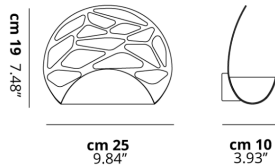

SPECIFICATION SHEET

PHOTOMETRIC CURVE

None

FRAME	DIFFUSOR	LED COLOUR	CODE
Coppery Bronze	None	3000K	141412
Matte White 9010	None	3000K	141411