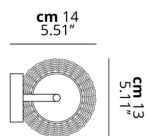

VALENTINA

Wall

FEATURES

- Frame:** Metal
- Diffusor:** PMMA
- Dimmable:** Yes
- Dimmer:** Not Included
- Bulb:** Included

BULB

LED 3000K 1 x 6.5W | 650 lm

CERTIFICATION

SPECIFICATION SHEET

PHOTOMETRIC CURVE

None

FRAME	DIFFUSOR	LED COLOUR	CODE
Chrome	Crystal	3000K	166304