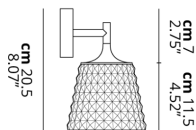

VALENTINA

Wall

FEATURES

- Frame:** Metal
- Diffusor:** PMMA
- Dimmable:** Yes
- Dimmer:** Not Included
- Bulb:** Included

BULB

LED 3000K 1 x 6.5W | 650 lm

CERTIFICATION

SPECIFICATION SHEET

PHOTOMETRIC CURVE

None

FRAME	DIFFUSOR	LED COLOUR	CODE
Chrome	Crystal	3000K	166304