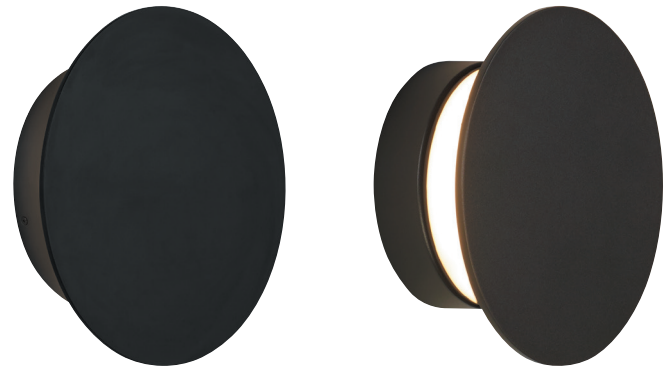

PORT 13 ROUND
shown in bronze

High quality LM80-tested LEDs

for consistent long-life performance and color

Outstanding protection against the elements:

- Powder coat finishes
- Stainless Steel mounting hardware
- Impact-resistant, UV stabilized frosted acrylic lensing
- IP-65 Rated

SPECIFICATIONS

DELIVERED LUMENS	662.1
WATTS	32
VOLTAGE	Universal 120-277V, with integral transient 2.5kV surge protection (driver)
DIMMING	0-10, ELV, TRIAC
LIGHT DISTRIBUTION	Symmetric
MOUNTING OPTIONS	Wall
PERFORMANCE OPTIONS	In-Line Fuse / Surge Protector
CCT	3000K
CRI	90+
COLOR BINNING	3 Step
BUG RATING	B0-U3-G1
DARK SKY	Non-compliant
WET LISTED	IP65
GENERAL LISTING	ETL
CALIFORNIA TITLE 24	Can be used to comply with CEC 2016 Title 24 Part 6 for outdoor use. Registration with CEC Appliance Database not required.
START TEMP	-30°C
FIELD SERVICEABLE LED	No
CONSTRUCTION	Aluminum
HARDWARE	Stainless Steel
FINISH	Powder Coat
LED LIFETIME	L70; 70,000 Hours
WARRANTY*	5 Years
WEIGHT	6.5 lbs.

* Visit techlighting.com for specific warranty limitations and details.

PORT 13 ROUND
shown in black