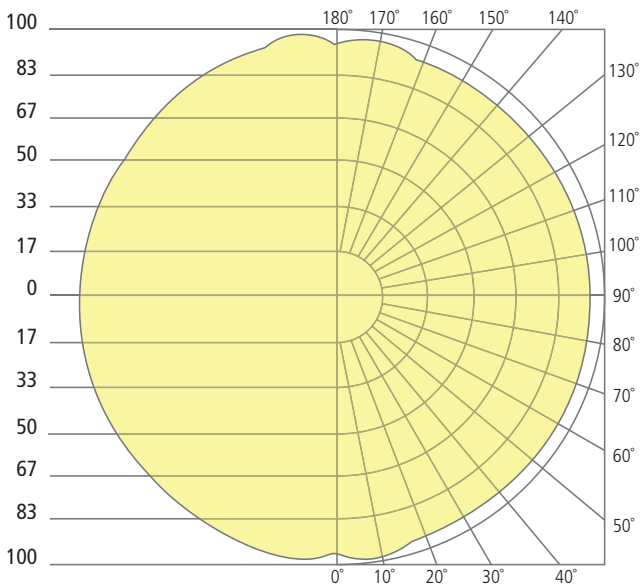

The elegantly simple design of the Port outdoor wall sconce is completely backlit to create a soft glow of illumination enhancing the geometry of the fixture. The Port is available Round or Square and comes in two sizes (8", 13") to meet the architectural scale of its surroundings. Port wall sconces feature energy-efficient, fully dimmable integrated LED lighting. Available in three finishes: Black, Bronze and Charcoal.

* Visit techlighting.com for specific warranty limitations and details.

PORT 13 ROUND
shown in black

PORT 13 ROUND
shown in bronze

PORT 13 ROUND
shown in charcoal

ORDERING INFORMATION

| 7000WPRT | SHAPE | CRI / CCT | LENGTH | LENS | FINISH | VOLTAGE | DISTRIBUTION | OPTIONS |
|----------|---------|-------------------|--------|-----------|-----------------------------------|-------------------------|--------------|--|
| | R ROUND | 930 90 CRI, 3000K | 13 13" | F FROSTED | B BLACK Z BRONZE H CHARCOAL | UNV 120V-277V UNIVERSAL | S SYMMETRIC | NONE LF IN-LINE FUSE SP SURGE PROTECTION LFSP IN-LINE FUSE & SURGE PROTECTION |

PORT 13 ROUND WALL

Port 13 Round

PHOTOMETRICS*

*For latest photometrics, please visit www.techlighting.com/OUTDOOR

PORT 13 ROUND

Total Lumen Output: 662.1
 Total Power: 32
 Luminaire Efficacy: 21
 Color Temp: 3000K
 CRI: 90
 BUG Rating: B0-U3-G1