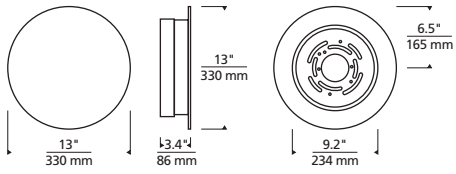

The elegantly simple design of the Port outdoor wall sconce is completely backlit to create a soft glow of illumination enhancing the geometry of the fixture. The Port is available Round or Square and comes in two sizes (8", 13") to meet the architectural scale of its surroundings. Port wall sconces feature energy-efficient, fully dimmable integrated LED lighting. Available in three finishes: Black, Bronze and Charcoal.

* Visit techlighting.com for specific warranty limitations and details.

PORT 13 ROUND
shown in black

PORT 13 ROUND
shown in bronze

PORT 13 ROUND
shown in charcoal

ORDERING INFORMATION

| 7000WPRT | SHAPE | CRI / CCT | LENGTH | LENS | FINISH | VOLTAGE | DISTRIBUTION | OPTIONS |
|----------|---------|-------------------|--------|-----------|-----------------------------------|-------------------------|--------------|--|
| | R ROUND | 930 90 CRI, 3000K | 13 13" | F FROSTED | B BLACK Z BRONZE H CHARCOAL | UNV 120V-277V UNIVERSAL | S SYMMETRIC | NONE LF IN-LINE FUSE SP SURGE PROTECTION LFSP IN-LINE FUSE & SURGE PROTECTION |

PORT 13 ROUND WALL

Port 13 Round

PHOTOMETRICS*

*For latest photometrics, please visit www.techlighting.com/OUTDOOR

PORT 13 ROUND

Total Lumen Output: 662.1
 Total Power: 32
 Luminaire Efficacy: 21
 Color Temp: 3000K
 CRI: 90
 BUG Rating: B0-U3-G1